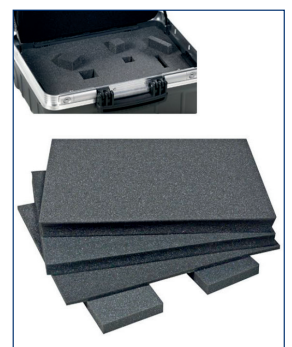

ITEM NO. P1025-0001-16