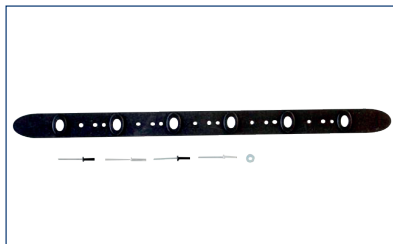

1025

SPAREPARTS - TOOL TROLLEY EXTREME

HANDLE
HANDLE, SCREWS, WASHERS

ITEM NO. P1025-0001-01

LOCKS
2 x SPARE LOCKS, 2 x KEYS, SCREWS,
WASHERS, RIVETS

ITEM NO. P1025-0001-02

HINGES
3 x HINGES, RIVETS, WASHERS

ITEM NO. P1025-0001-03

LID SUPPORT
RIGHT LID SUPPORT STAY,
LEFT LID SUPPORT STAY, RIVETS

ITEM NO. P1025-0001-04

STRIP FOR TURNBUCKLE
STRIP, RIVETS

ITEM NO. P1025-0001-05

TURNBUCKLES
2 X TURNBUCKLES, WASHERS, RIVETS

ITEM NO. P1025-0001-06

BOTTOM DIVIDERS
3 x DIVIDERS

ITEM NO. P1025-0001-07

TROLLEY
TELESCOPIC HANDLE, SCREWS, NUTS,
WASHERS

ITEM NO. P1025-0001-08

WHEELS
2 HEAVY DUTY WHEELS,
2 THREADED WHEEL AXLES, FASTENERS