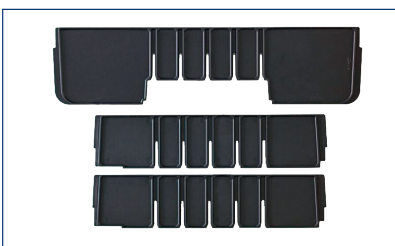

ITEM NO. P1025-0001-07

TROLLEY
TELESCOPIC HANDLE, SCREWS, NUTS,
WASHERS