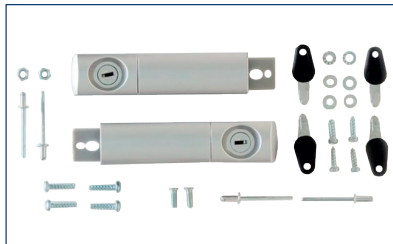

1025

SPAREPARTS - TOOL TROLLEY EXTREME

HANDLE
HANDLE, SCREWS, WASHERS

ITEM NO. P1025-0001-01

LOCKS
2 x SPARE LOCKS, 2 x KEYS, SCREWS,
WASHERS, RIVETS

ITEM NO. P1025-0001-02

HINGES
3 x HINGES, RIVETS, WASHERS

ITEM NO. P1025-0001-03

LID SUPPORT
RIGHT LID SUPPORT STAY,
LEFT LID SUPPORT STAY, RIVETS

ITEM NO. P1025-0001-04

STRIP FOR TURNBUCKLE
STRIP, RIVETS

ITEM NO. P1025-0001-05

TURNBUCKLES
2 X TURNBUCKLES, WASHERS, RIVETS

ITEM NO. P1025-0001-06

BOTTOM DIVIDERS
3 x DIVIDERS

ITEM NO. P1025-0001-07

TROLLEY
TELESCOPIC HANDLE, SCREWS, NUTS,
WASHERS

ITEM NO. P1025-0001-08

WHEELS
2 HEAVY DUTY WHEELS,
2 THREADED WHEEL AXLES, FASTENERS